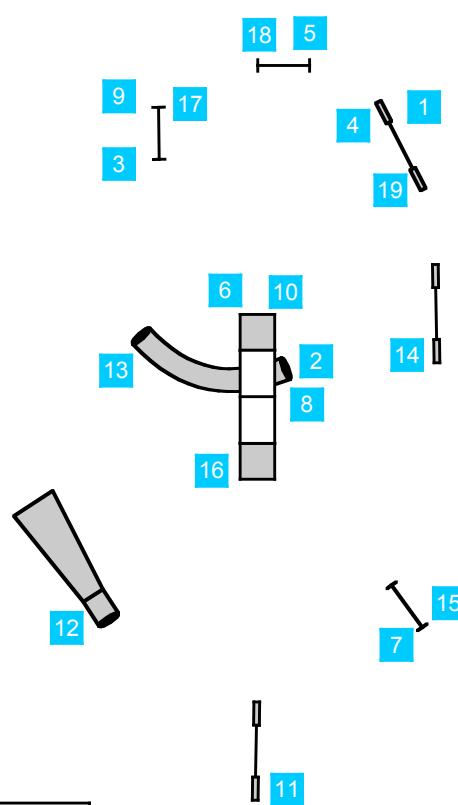

Run with your dog on your left. Move with your dog towards the chute, then send your dog to the tunnel as you move laterally.

Run with your dog on your right and send to #1.

Frame fun: Nancy Gyes  
Clean Run 2/09