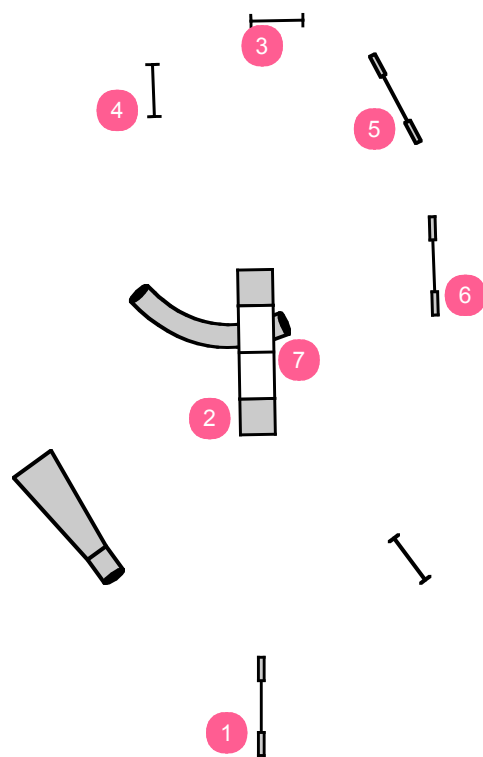

Run with your dog on your left. Move with your dog towards the chute, then send your dog to the tunnel as you move laterally.

Run with your dog on your right and send to #1.

Frame fun: Nancy Gyes  
Clean Run 2/09