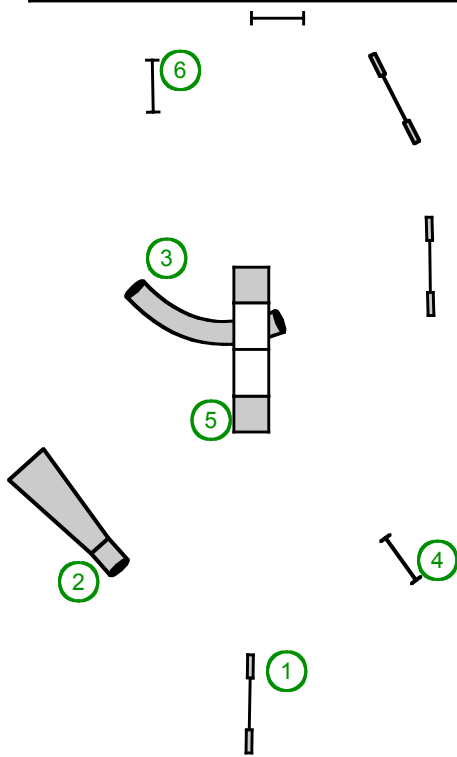

Run with your dog on your left. Move with your dog towards the chute, then send your dog to the tunnel as you move laterally.

Run with your dog on your right and send to #1.

Frame fun: Nancy Gyes  
Clean Run 2/09