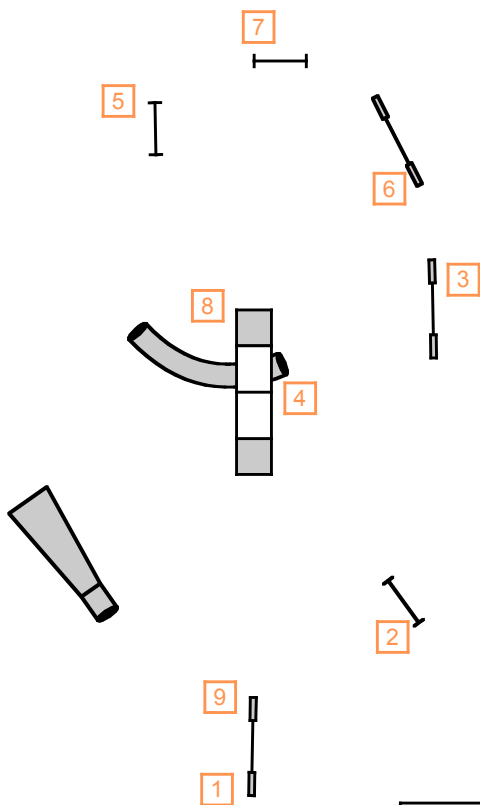

Run with your dog on your left. Move with your dog towards the chute, then send your dog to the tunnel as you move laterally.

Run with your dog on your right and send to #1.

Frame fun: Nancy Gyes  
Clean Run 2/09